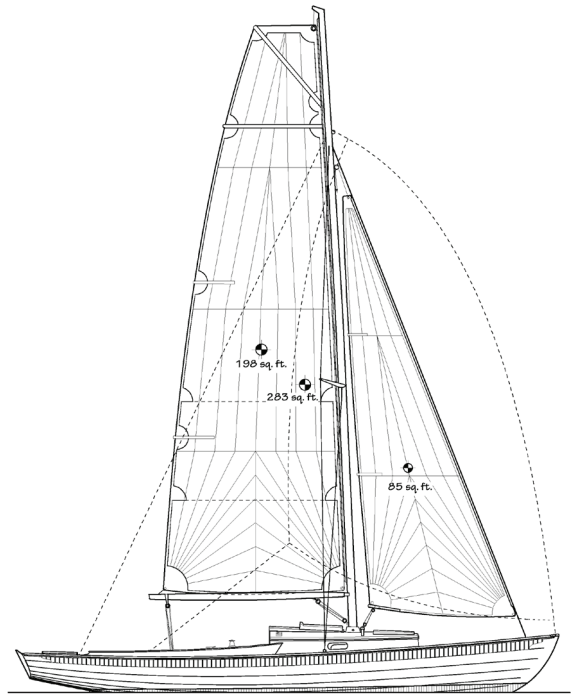

The Covey Island 28' Daysailer

The DS28 Concept

Conceived by Laurie McGowan of McGowan Marine Design, the Covey Island 28DS is the ideal light-displacement daysailer concept.

Designed in the spirit of traditional lapstrake wood construction, for its lightness and strength, the Covey Island DS28 is not only fast, but has beautiful, classic lines.

For more information on the Covey Island DS28, contact us at 902-640-3064 or by e-mail at communications@coveyisland.com.

28' Daysailer **Sailplan**

© McGowan Marine Design, Dec. 2013